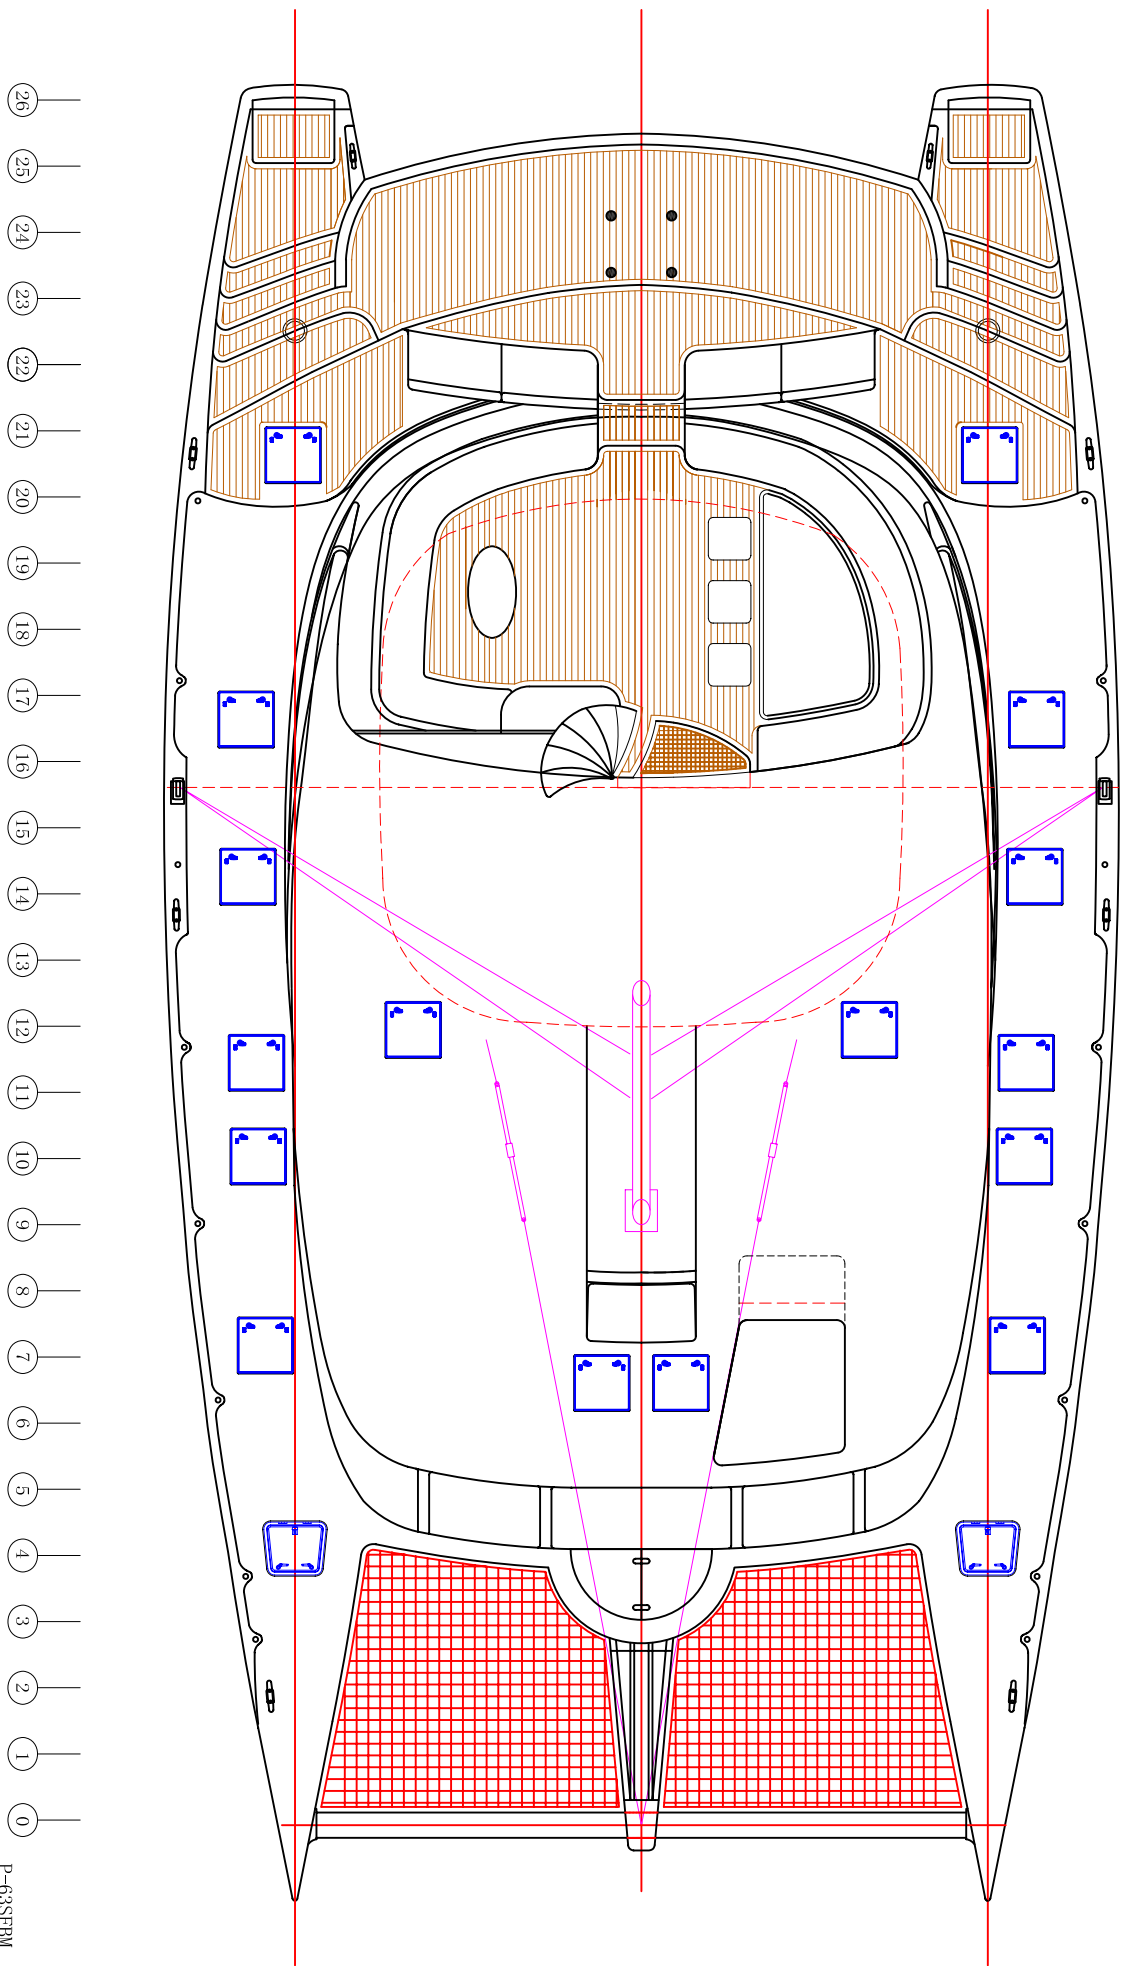

A = 0
B = 36"
C = 9"
D = 14"

P-635FBM
Top View
Scale 1:80 on A4
3/20/2008