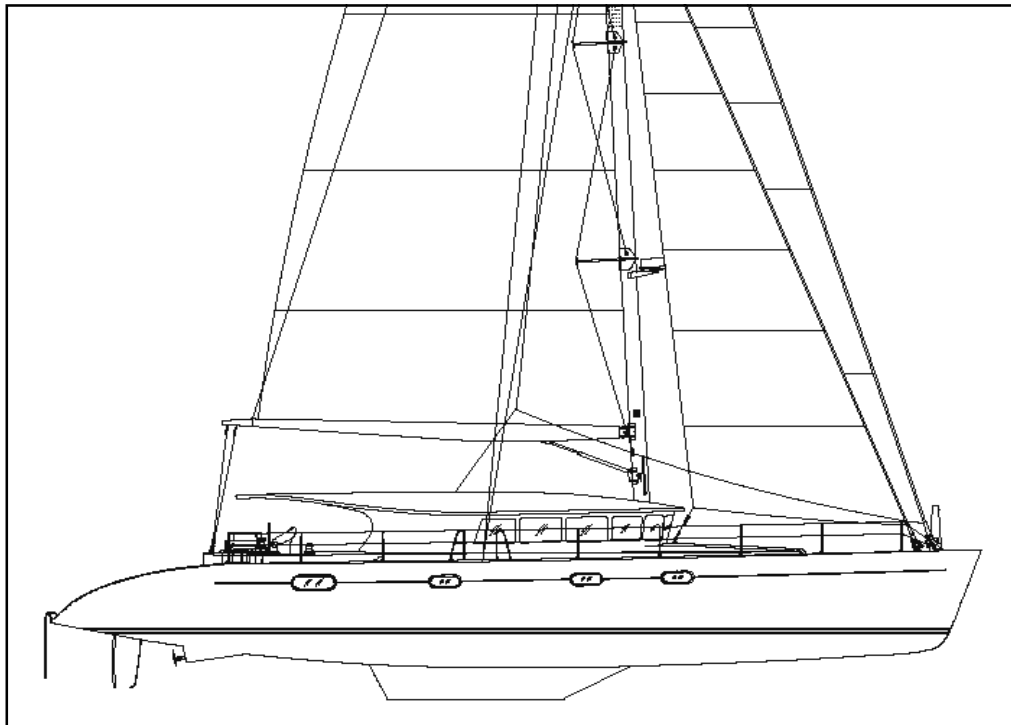

NEW CELEBRITY PROUT 72SV

The heritage of the Prout 72 SC with a larger deck house and a lounging area on the coachroof complete with joystick steering and dual helms on the aft deck.

Celebrity 72SV can take you anywhere in comfort.

Beautiful interiors

Fully equipped

Abundance of space

Plug Mold SV #1

Like her sister the SC this exceptional world class catamaran can take you anywhere but with more accommodation in the saloon and on deck. The exclusive Beach Deck, the gathering areas forward of the mast and on the coach-roof offers a myriad of options for privacy & fun.

Standard Features: Twin 100 HP Yanmar diesel engines. Choice of exotic wood interiors. Other large semi production catamarans utilize a myriad of molded pieces with wood accents. Celebrity uses NidaCore® bulkheads and panels covered in exotic wood veneers and finished in satin or lacquer finishes. The patented "Beach Deck" adds 200 square feet of lounging area aft of the cockpit, Harken hydraulic winches are standard as is twin hydraulic bow thrusters. Generator, air conditioning, comprehensive entertainment packages for each stateroom and the latest in navigation electronics **ALL STANDARD!** Your Prout~Celebrity can be completely fitted out with fine china, crystal, linens and more all with owner's burgee.

PROUT 72SV SPECIFICATIONS:

SPECIFICATIONS P72SV

Length:	72.00 Ft.	21.95 m
Beam:	35.45 Ft.	10.81 m
Draft:	5 Ft.	1.52 m
Mast:	96.33 Ft.	
Engine:	2x125HP Diesel	
Fuel:	317 Gallons	
Water:	396 Gallons	
Sail Area:	2576 Sq. Ft.	
Displ:	31 Tonnes	