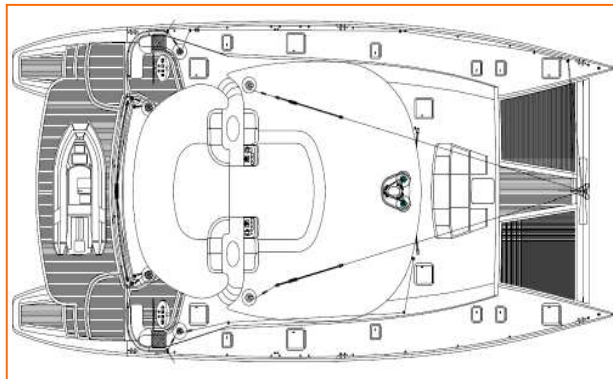

PROUT 72SV SPECIFICATIONS:

SPECIFICATIONS P72SV

Length:	72.00 Ft.	21.95 m
Beam:	35.45 Ft.	10.81 m
Draft:	5 Ft.	1.52 m
Mast:	96.33 Ft.	
Engine:	2x125HP Diesel	
Fuel:	317 Gallons	
Water:	396 Gallons	
Sail Area:	2576 Sq. Ft.	
Displ:	31 Tonnes	