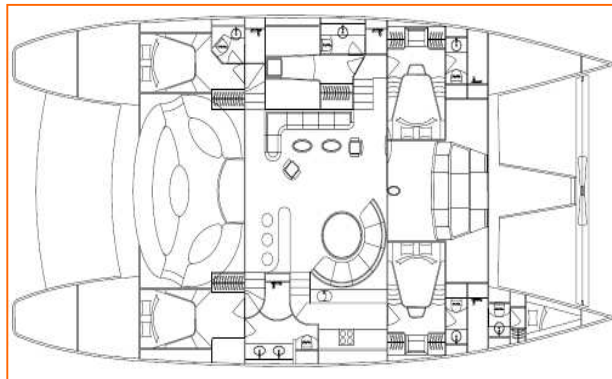

Beautiful interiors

Fully equipped

Abundance of space

Plug Mold SV #1

Like her sister the SC this exceptional world class catamaran can take you anywhere but with more accommodation in the saloon and on deck. The exclusive Beach Deck, the gathering areas forward of the mast and on the coach-roof offers a myriad of options for privacy & fun.

PROUT 72SV SPECIFICATIONS:

SPECIFICATIONS P72SV

Length:	72.00 Ft.	21.95 m
Beam:	35.45 Ft.	10.81 m
Draft:	5 Ft.	1.52 m
Mast:	96.33 Ft.	
Engine:	2x125HP Diesel	
Fuel:	317 Gallons	
Water:	396 Gallons	
Sail Area:	2576 Sq. Ft.	
Displ:	31 Tonnes	