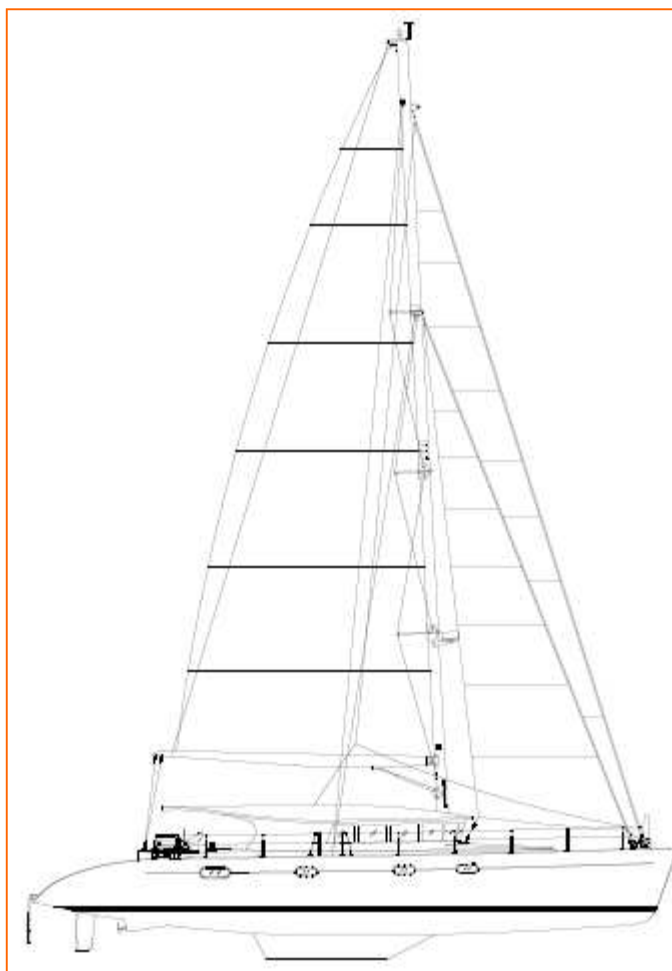

NEW CELEBRITY PROUT 72SV

The heritage of the Prout 72 SC with a larger deck house and a lounging area on the coachroof complete with joystick steering and dual helms on the aft deck.

Celebrity 72SV can take you anywhere in comfort.

Beautiful interiors

Fully equipped

Abundance of space

Plug Mold SV #1

Like her sister the SC this exceptional world class catamaran can take you anywhere but with more accommodation in the saloon and on deck. The exclusive Beach Deck, the gathering areas forward of the mast and on the coach-roof offers a myriad of options for privacy & fun.

Standard Features: Twin 100 HP Yanmar diesel engines. Choice of exotic wood interiors. Other large semi production catamarans utilize a myriad of molded pieces with wood accents. Celebrity uses NidaCore® bulkheads and panels covered in exotic wood veneers and finished in satin or lacquer finishes. The patented "Beach Deck" adds 200 square feet of lounging area aft of the cockpit, Harken hydraulic winches are standard as is twin hydraulic bow thrusters. Generator, air conditioning, comprehensive entertainment packages for each stateroom and the latest in navigation electronics **ALL STANDARD!** Your Prout~Celebrity can be completely fitted out with fine china, crystal, linens and more all with owner's burgee.

PROUT 72SV SPECIFICATIONS:

SPECIFICATIONS P72SV

Length:	72.00 Ft.	21.95 m
Beam:	35.45 Ft.	10.81 m
Draft:	5 Ft.	1.52 m
Mast:	96.33 Ft.	
Engine:	2x125HP Diesel	
Fuel:	317 Gallons	
Water:	396 Gallons	
Sail Area:	2576 Sq. Ft.	
Displ:	31 Tonnes	