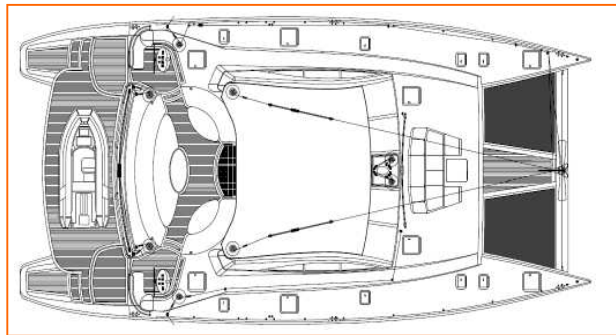

## SPECIFICATIONS p72SC

Length:	72.00 Ft.	21.95 m
Beam:	35.45 Ft.	10.81 m
Draft:	5 Ft.	1.52 m
Mast:	96.33 Ft.	
Engine:	2x125HP Diesel	
Fuel:	317 Gallons	
Water:	396 Gallons	
Sail Area:	2576 Sq. Ft.	
Displ:	30 Tonnes	