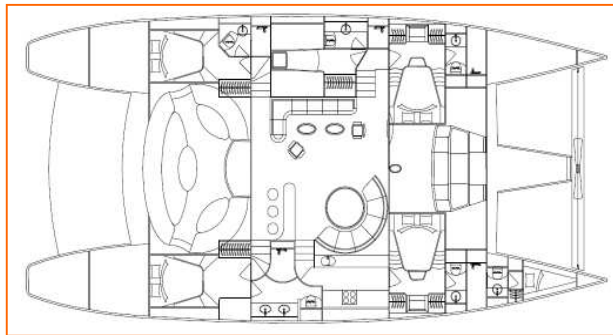

## SPECIFICATIONS p72SC

Length:	72.00 Ft.	21.95 m
Beam:	35.45 Ft.	10.81 m
Draft:	5 Ft.	1.52 m
Mast:	96.33 Ft.	
Engine:	2x125HP Diesel	
Fuel:	317 Gallons	
Water:	396 Gallons	
Sail Area:	2576 Sq. Ft.	
Displ:	30 Tonnes	