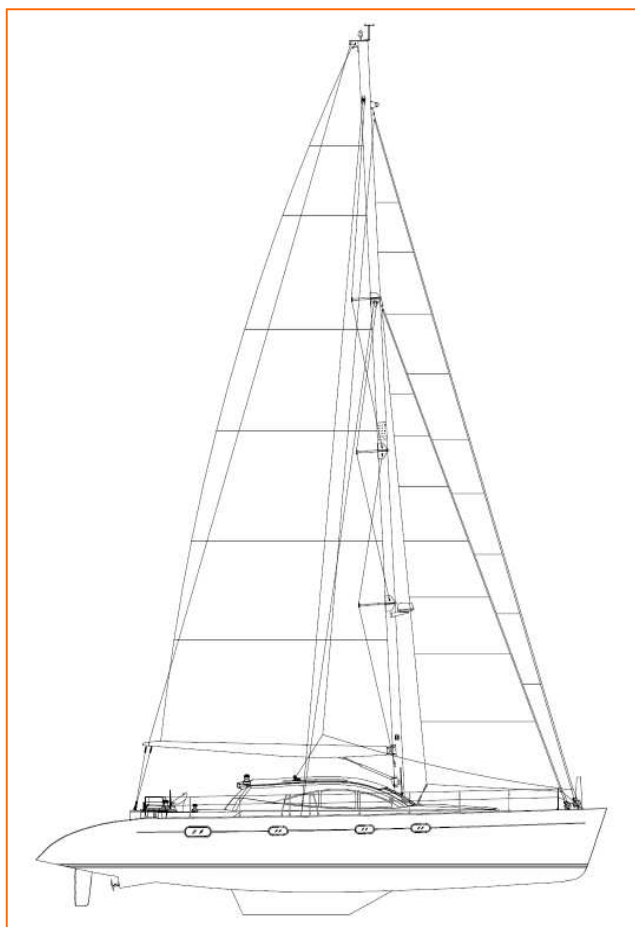

**Standard Features:** Twin 125 HP Yanmar diesel engines. Choice of exotic wood interiors. Other large semi production catamarans utilize a myriad of molded pieces with wood accents. Celebrity uses NidaCore® bulkheads and panels covered in exotic wood veneers and finished in satin or lacquer finishes. The patented "Beach Deck" adds 200 square feet of lounging area aft of the cockpit, Harken hydraulic winches are standard as is twin hydraulic bow thrusters. Generator, air conditioning, comprehensive entertainment packages for each stateroom and the latest in navigation electronics **ALL STANDARD!** Your Prout~Celebrity can be completely fitted out with fine china, crystal, linens and more all with owner's burgee.

## SPECIFICATIONS p72SC

Length:	72.00 Ft.	21.95 m
Beam:	35.45 Ft.	10.81 m
Draft:	5 Ft.	1.52 m
Mast:	96.33 Ft.	
Engine:	2x125HP Diesel	
Fuel:	317 Gallons	
Water:	396 Gallons	
Sail Area:	2576 Sq. Ft.	
Displ:	30 Tonnes	