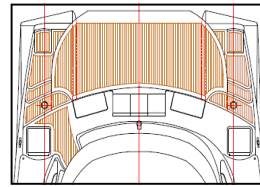

Trademark “Beach Deck”