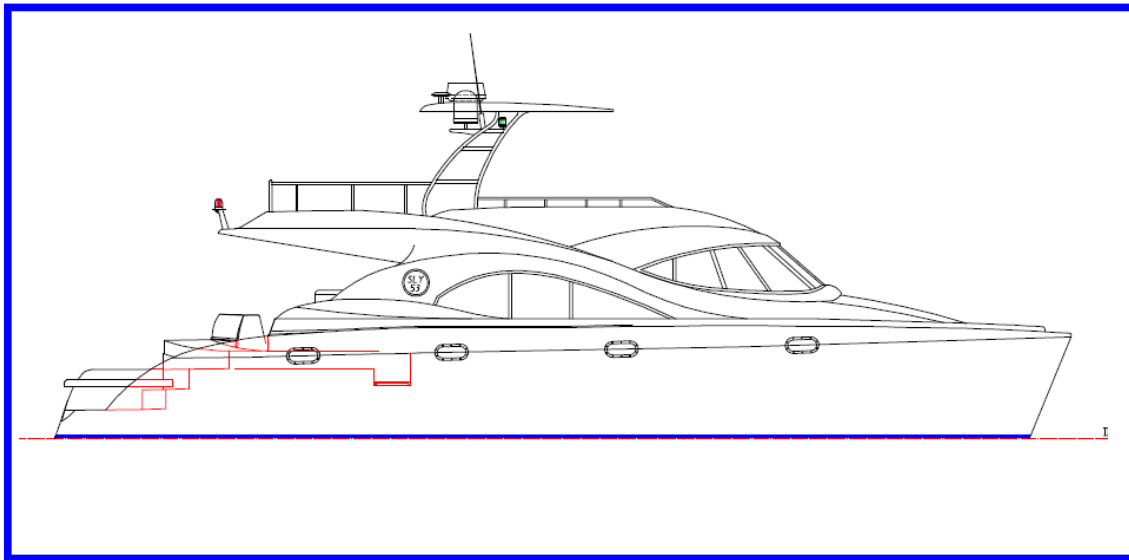

ANNOUNCING *NEW* CELEBRITY

PROUT 53 SLY

The 53 is the first in a new series of power catamarans from Celebrity & Prout. The SLY designation is for Sport Leisure Yacht but the “L” could just as easily stand for *Luxury*. These vessels will offer their owners a choice of propulsions, exceptional amenities and equally exceptional value.

Easy Engine Access

Luxury finishes

Trademark “Beach Deck”

Relax and enjoy

The new 53 SLY will be available with 2x 260 HP Yanmar with conventional propellers or up to 440 HP with Twin Hamilton Jet Drives. The 53 will have features as standard that are available only as options on all other motor yachts. Catamaran motor yachts have become the design of choice in most yachting circles. The ride, the interior volume and economy of operation is unsurpassed. The 53 is ideally suited for hosting large day parties with oversize public areas for entertaining. A 53 SLY owner will be proud to welcome aboard his, or her, guests regardless of the number

The idea for the Prout/Celebrity 52SLY is an evolution of the Prout Panther 64 design, perfected Celebrity.

Standard Features Include: Teak laid “Beach Deck”, transom steps and teak deck forward of the bow seating. This bow seating is recessed and a great spot to have a private cocktail underway or at anchor. Below deck there is a choice of exotic wood finishes in saloon and staterooms. Electric windlass, AM/FM/CD player, Raymarine deluxe instrument package, air-conditioning, 6KW generator, electronic entertainment package, leather upholstery, 40HP engines, VHF radio are all standard.

SPECIFICATIONS 53 SLY

Length: 53.00 Ft.
Beam: 22.9 Ft.
Draft: 3.25 Ft.
Engine: 2x260 HP Diesel*
Engine: up to 2x440 HP Diesel
Fuel: 185 Gallons
Water: 185 Gallons

Price: **Call or Email ***

Price FOB Rayong Thailand
For 2 x 260 HP Prop Drive