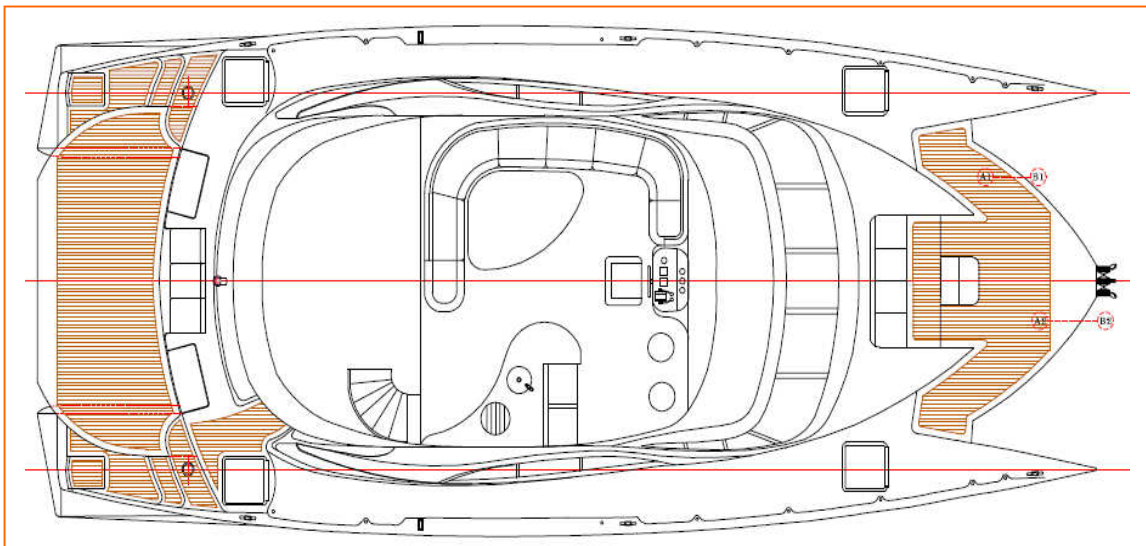

Easy Engine Access

Luxury finishes

Trademark “Beach Deck”

Relax and enjoy

The new 53 SLY will be available with 2x 260 HP Yanmar with conventional propellers or up to 440 HP with Twin Hamilton Jet Drives. The 53 will have features as standard that are available only as options on all other motor yachts. Catamaran motor yachts have become the design of choice in most yachting circles. The ride, the interior volume and economy of operation is unsurpassed. The 53 is ideally suited for hosting large day parties with oversize public areas for entertaining. A 53 SLY owner will be proud to welcome aboard his, or her, guests regardless of the number

PROUT 53 SLY SPECIFICATIONS:

The 53 SLY has an inviting flybridge with wet bar and fridge as standard. She has more seating on the bow and in the cockpit. Her wonderful interior layout has two "U" shaped settees, four double staterooms and a crew cabin option. Unlike most builders, Celebrity's interiors are noticeably void of GRP surfaces with wood veneer bulkheads & furniture constructed of NIDA core.

SPECIFICATIONS 53 SLY

Length: 53.00 Ft.
Beam: 22.9 Ft.
Draft: 3.25 Ft.
Engine: 2x260 HP Diesel*
Engine: up to 2x440 HP Diesel
Fuel: 185 Gallons
Water: 185 Gallons

Price: **Call or Email ***

Price FOB Rayong Thailand
For 2 x 260 HP Prop Drive