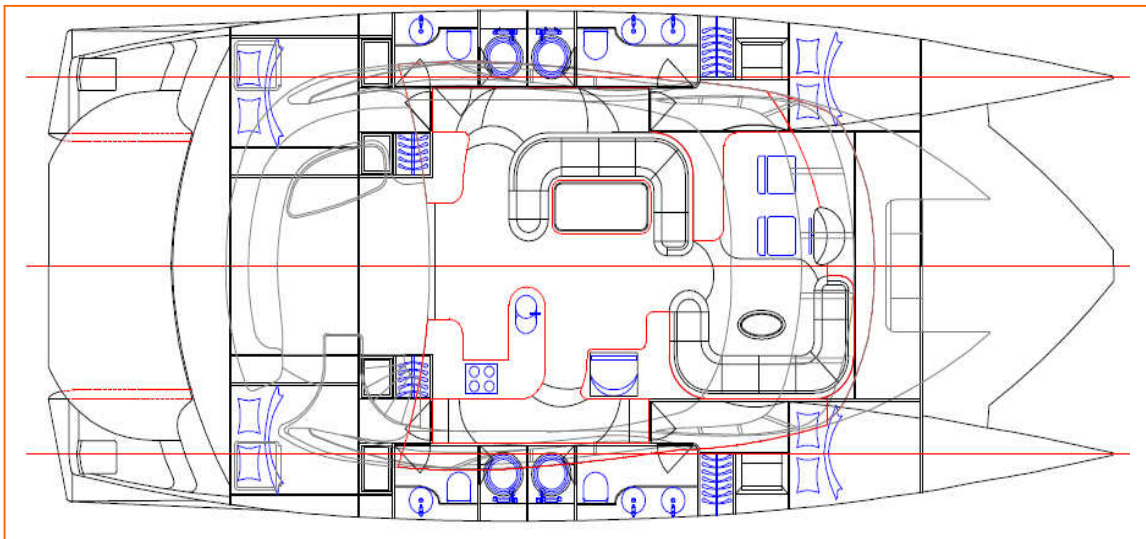

PROUT 53 SLY SPECIFICATIONS:

The 53 SLY has an inviting flybridge with wet bar and fridge as standard. She has more seating on the bow and in the cockpit. Her wonderful interior layout has two "U" shaped settees, four double staterooms and a crew cabin option. Unlike most builders, Celebrity's interiors are noticeably void of GRP surfaces with wood veneer bulkheads & furniture constructed of NIDA core.

SPECIFICATIONS 53 SLY

Length: 53.00 Ft.
Beam: 22.9 Ft.
Draft: 3.25 Ft.
Engine: 2x260 HP Diesel*
Engine: up to 2x440 HP Diesel
Fuel: 185 Gallons
Water: 185 Gallons

Price: **Call or Email ***

Price FOB Rayong Thailand
For 2 x 260 HP Prop Drive