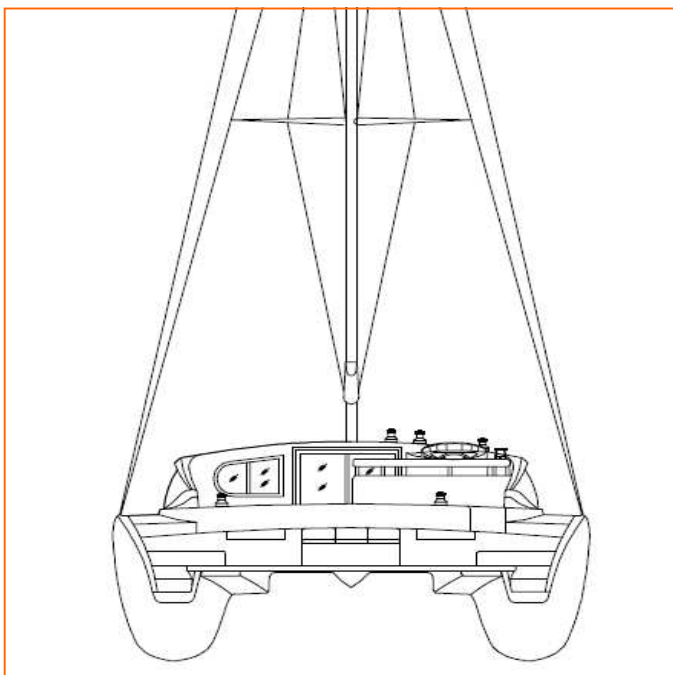

INTRODUCING *NEW* CELEBRITY

PROUT 45S

Soon to be launched Prout 45S has innovations that are sure to make it a winner. From the "Beach Deck" to the "High Bridge" the yacht will please.

Sleek lines

Fore Deck seating

100 sq. ft. Beach Deck

"High Bridge"

The new 45S, like its big brother the 72, has the new "Beach Deck" feature that provides almost 100 sq.ft. of lounging area aft of the main cockpit. The *High Bridge* affords the skipper an excellent view of both bows and great additional cockpit storage. Out of the ordinary? Yes, but after all who wants ordinary in their yacht? The *High Bridge* console also houses an entertainment unit and a bar to please the guests!

The design of the Prout/Celebrity 45S was hatched by the Prout design team and perfected by Celebrity.

Standard Features Include: Teak laid Beach Deck and transom steps. Recessed guest seating forward of the mast. Twin Yanmar 27HP diesel sail drive engines. Choice of exotic wood finishes in saloon and staterooms. Electric windlass, electric main halyard winch, sails AM/FM/CD player, Raymarine deluxe instrument package. **Optional:** Air-conditioning, 6KW generator, electronic entertainment package, leather upholstery, 40HP engines, VHF radio.

CELEBRITY 45S SPECIFICATIONS:

OVERALL SPECIFICATIONS 45S

Length:	45.00 Ft.	13.72 m
Beam:	22.90 Ft.	7.10 m
Draft:	4.10 Ft.	1.25 m
Mast:	63.9 Ft.	
Engine:	2x27 HP Diesel	
Fuel:	80 Gallons	
Water:	185 Gallons	
Sail Area:	1118 Sq. Ft.	
Displ:	11 Tonnes	