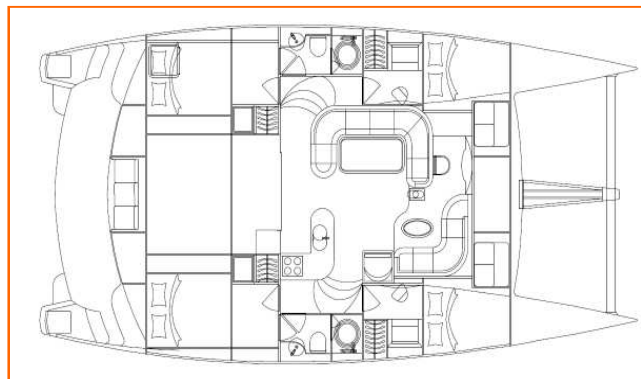

100 sq. ft. Beach Deck

"High Bridge"

The new 45S, like its big brother the 72, has the new "Beach Deck" feature that provides almost 100 sq.ft. of lounging area aft of the main cockpit. The *High Bridge* affords the skipper an excellent view of both bows and great additional cockpit storage. Out of the ordinary? Yes, but after all who wants ordinary in their yacht? The *High Bridge* console also houses an entertainment unit and a bar to please the guests!

CELEBRITY 45S SPECIFICATIONS:

OVERALL SPECIFICATIONS 45S

Length:	45.00 Ft.	13.72 m
Beam:	22.90 Ft.	7.10 m
Draft:	4.10 Ft.	1.25 m
Mast:	63.9 Ft.	
Engine:	2x27 HP Diesel	
Fuel:	80 Gallons	
Water:	185 Gallons	
Sail Area:	1118 Sq. Ft.	
Displ:	11 Tonnes	