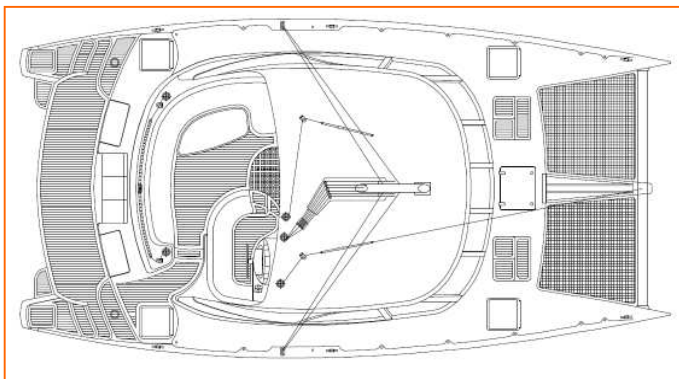

100 sq. ft. Beach Deck

"High Bridge"

The new 45S, like its big brother the 72, has the new "Beach Deck" feature that provides almost 100 sq.ft. of lounging area aft of the main cockpit. The *High Bridge* affords the skipper an excellent view of both bows and great additional cockpit storage. Out of the ordinary? Yes, but after all who wants ordinary in their yacht? The *High Bridge* console also houses an entertainment unit and a bar to please the guests!

CELEBRITY 45S SPECIFICATIONS:

OVERALL SPECIFICATIONS 45S

Length:	45.00 Ft.	13.72 m
Beam:	22.90 Ft.	7.10 m
Draft:	4.10 Ft.	1.25 m
Mast:	63.9 Ft.	
Engine:	2x27 HP Diesel	
Fuel:	80 Gallons	
Water:	185 Gallons	
Sail Area:	1118 Sq. Ft.	
Displ:	11 Tonnes	