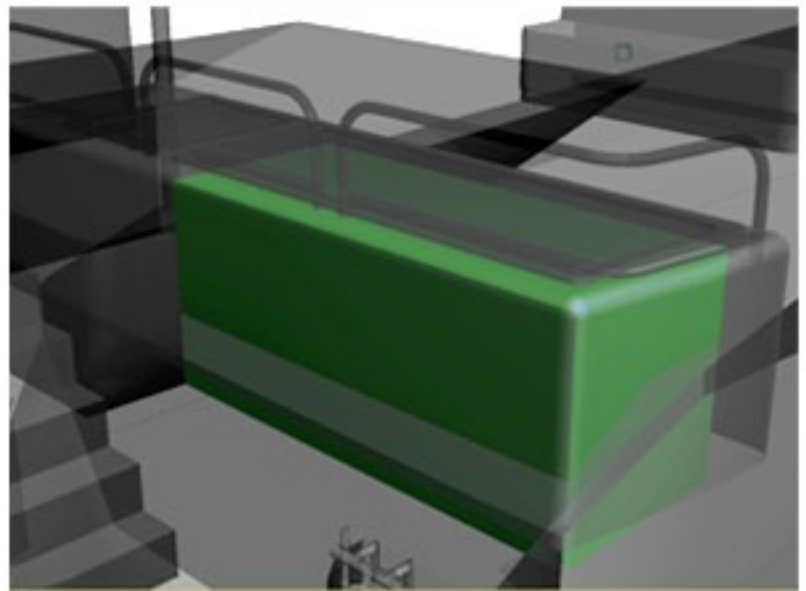

2 x CAPITANO 140-E
(1150x590 x550 mm)

FISH TANK 2'x2'x3'
(610x610x914mm)

Freezer w/ foot print of (1800x760mm)
Height maintained at seat level
above deck, with extra height taken
in engine room below.