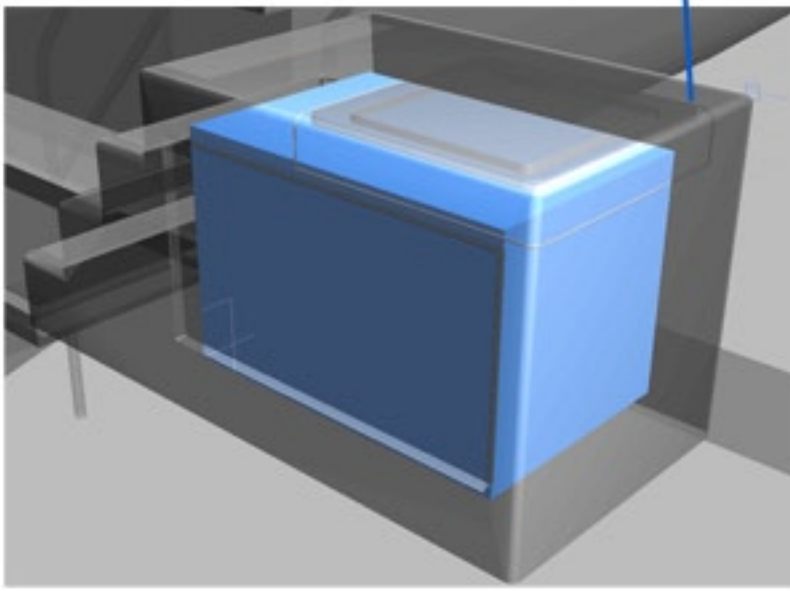

2 x CAPITANO 140-E
(1150x590 x550 mm)

FISH TANK 2'x2'x3'
(610x610x914mm)

Freezer w/ foot print of (1800x760mm)
Height maintained at seat level
above deck, with extra height taken
in engine room below.