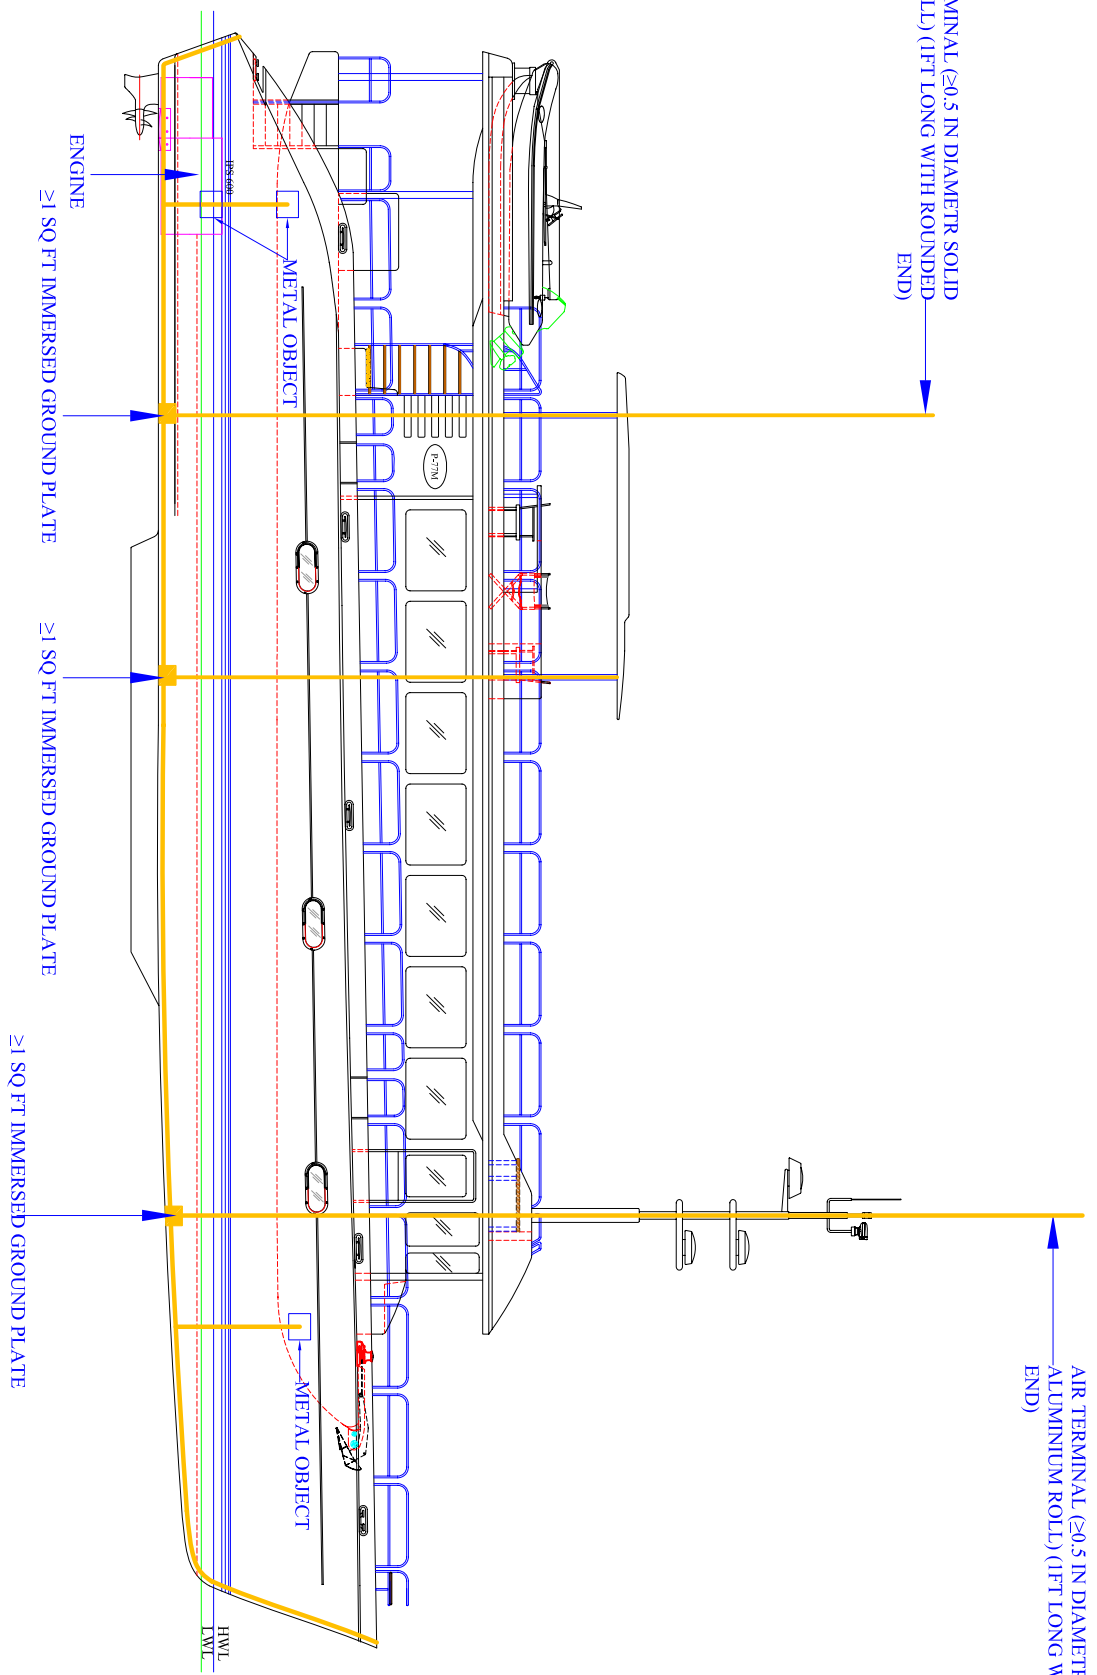

AIR TERMINAL (≤0.5 IN DIAMETER SOLID ALUMINIUM ROLL) (1 FT LONG WITH ROUNDED END)

AIR TERMINAL (≤0.5 IN DIAMETER SOLID ALUMINIUM ROLL) (1 FT LONG WITH ROUNDED END)

- 32
- 31
- 30
- 29
- 28
- 27
- 26
- 25
- 24
- 23
- 22
- 21
- 20
- 19
- 18
- 17
- 16
- 15
- 14
- 13
- 12
- 11
- 10
- 9
- 8
- 7
- 6
- 5
- 4
- 3
- 2
- 1
- 0

HWL=50 TONS
LWL=35 TONS